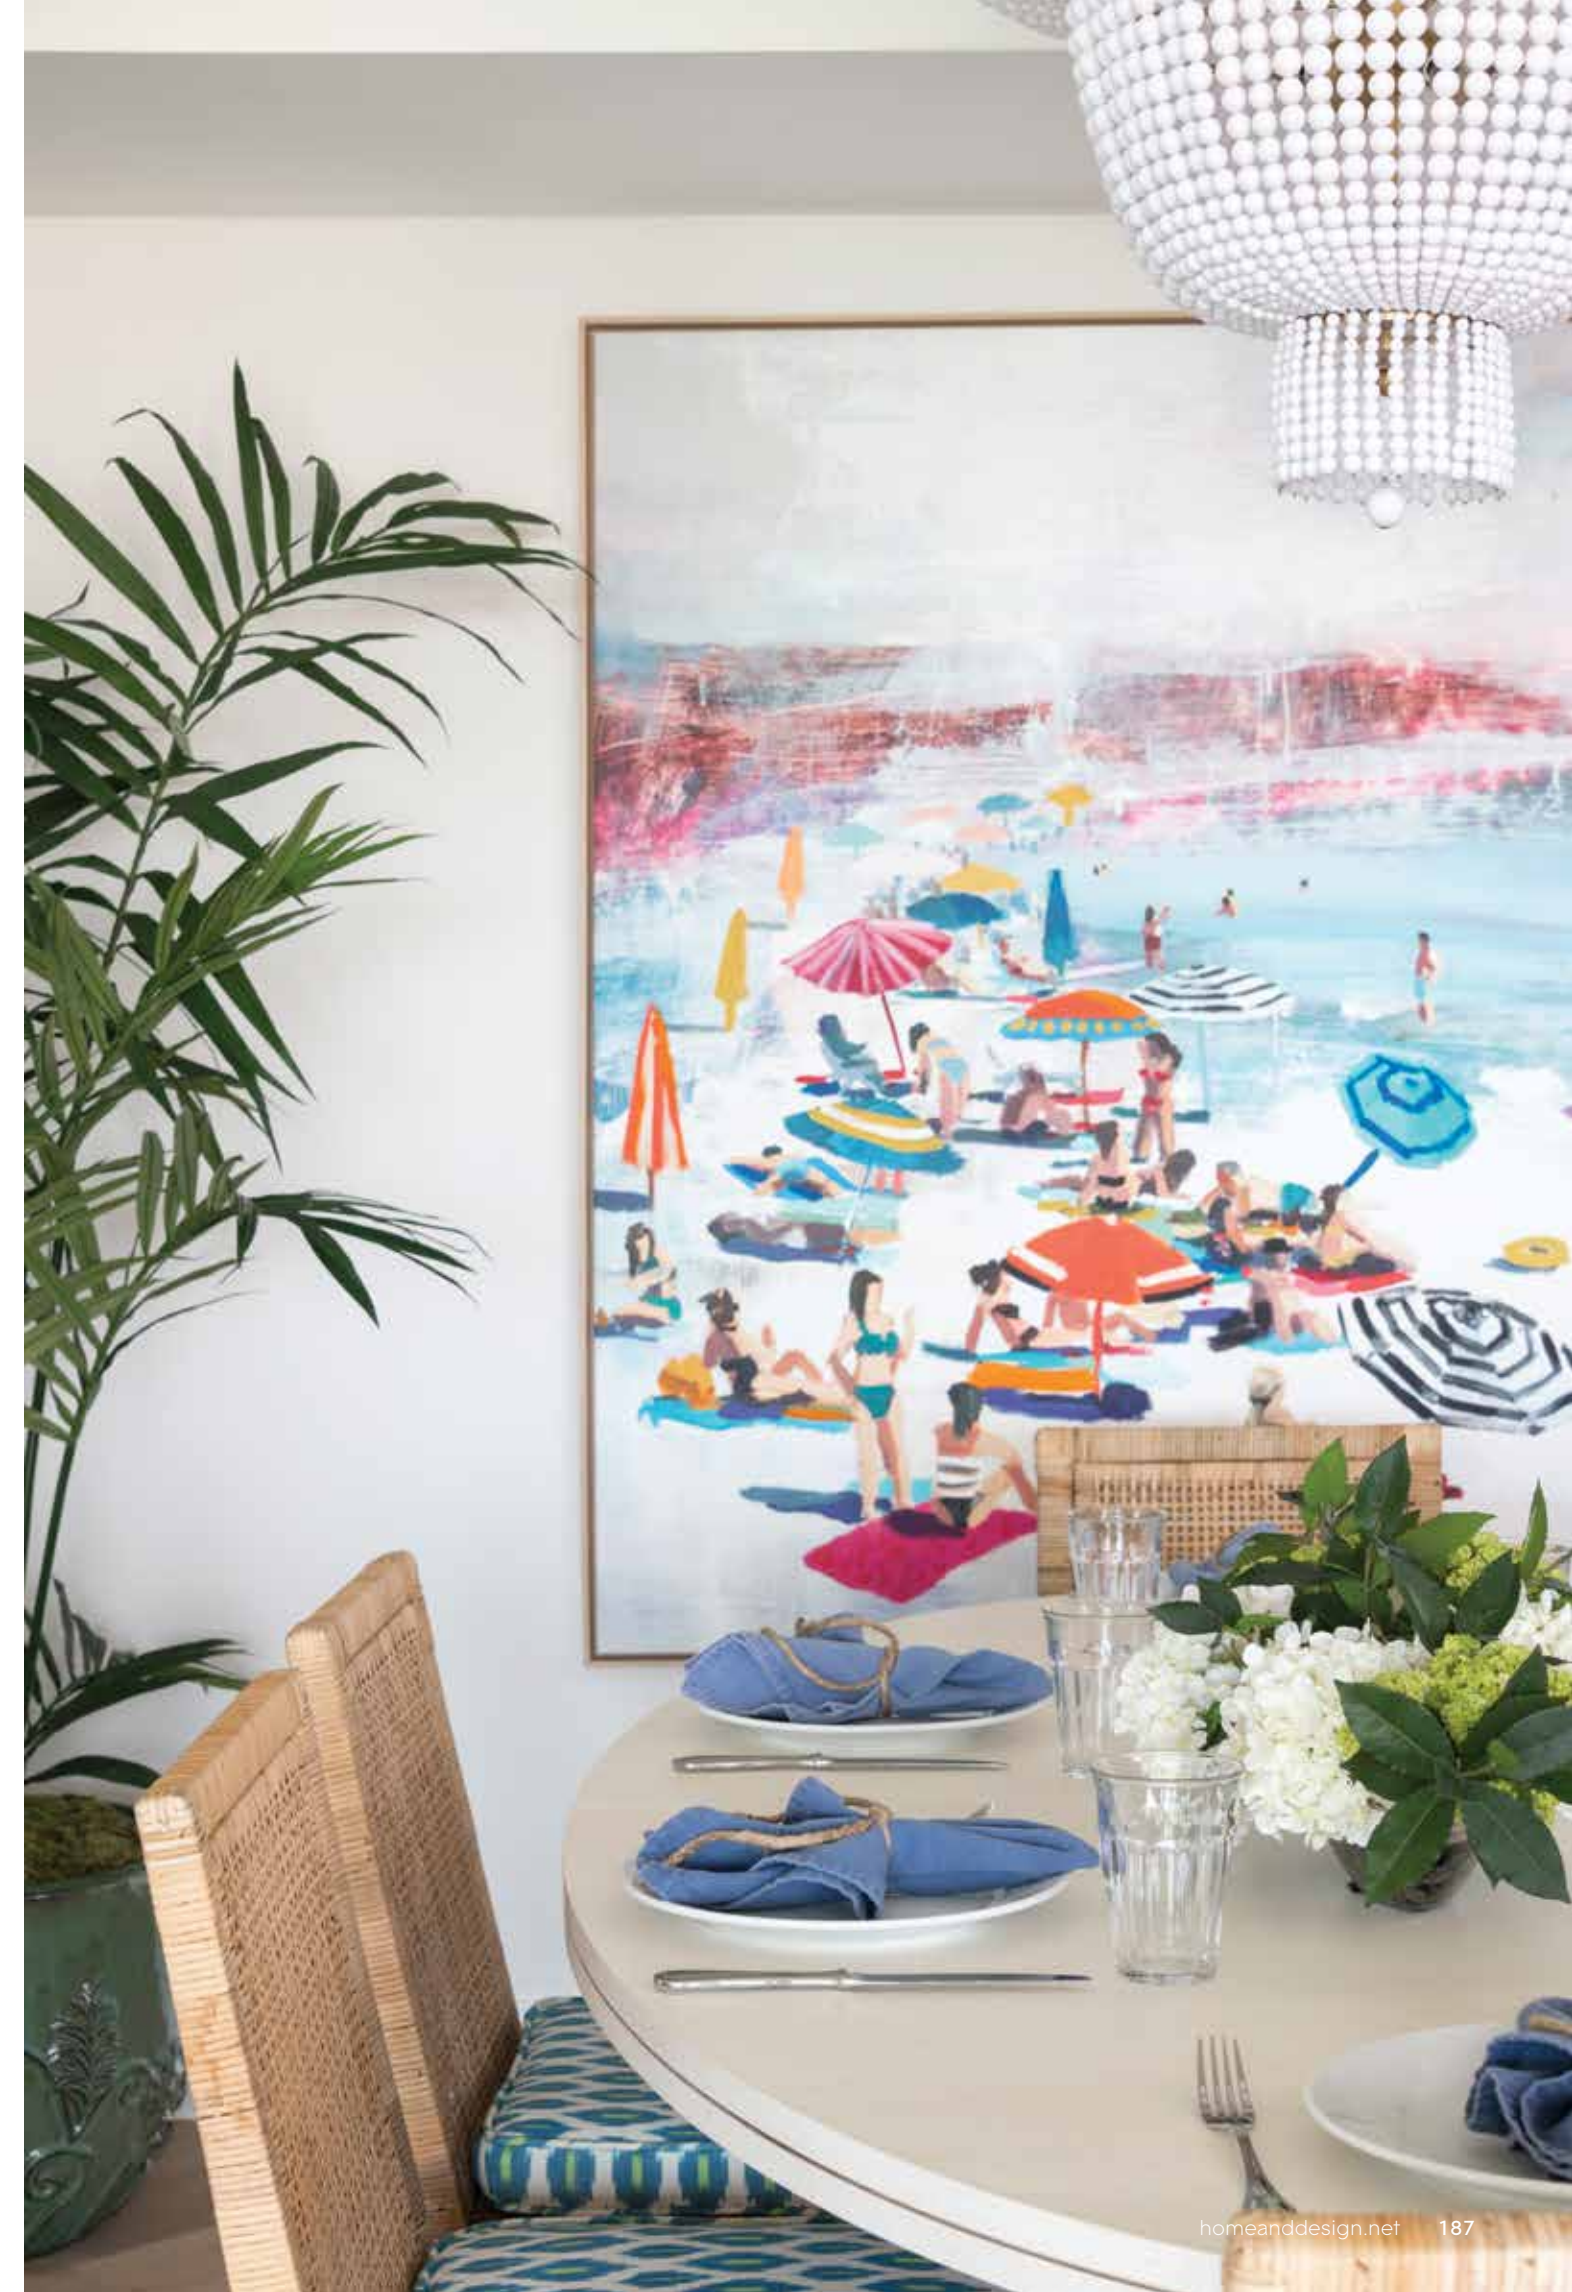

**Right:** Howard notes the dining area’s artwork is a “bright, high-impact focal point.” Infusing sunny orange and red hues, its playful beach day scene mirrors the great room’s view of the beach and Gulf, and the beaded chandelier makes a statement being the only ceiling fixture. An ivory, washed-linen look to the dining table from International Design Source reinforces the white and cream concept, while the rattan chairs in a small scale ikat fabric offer subtle repetition.